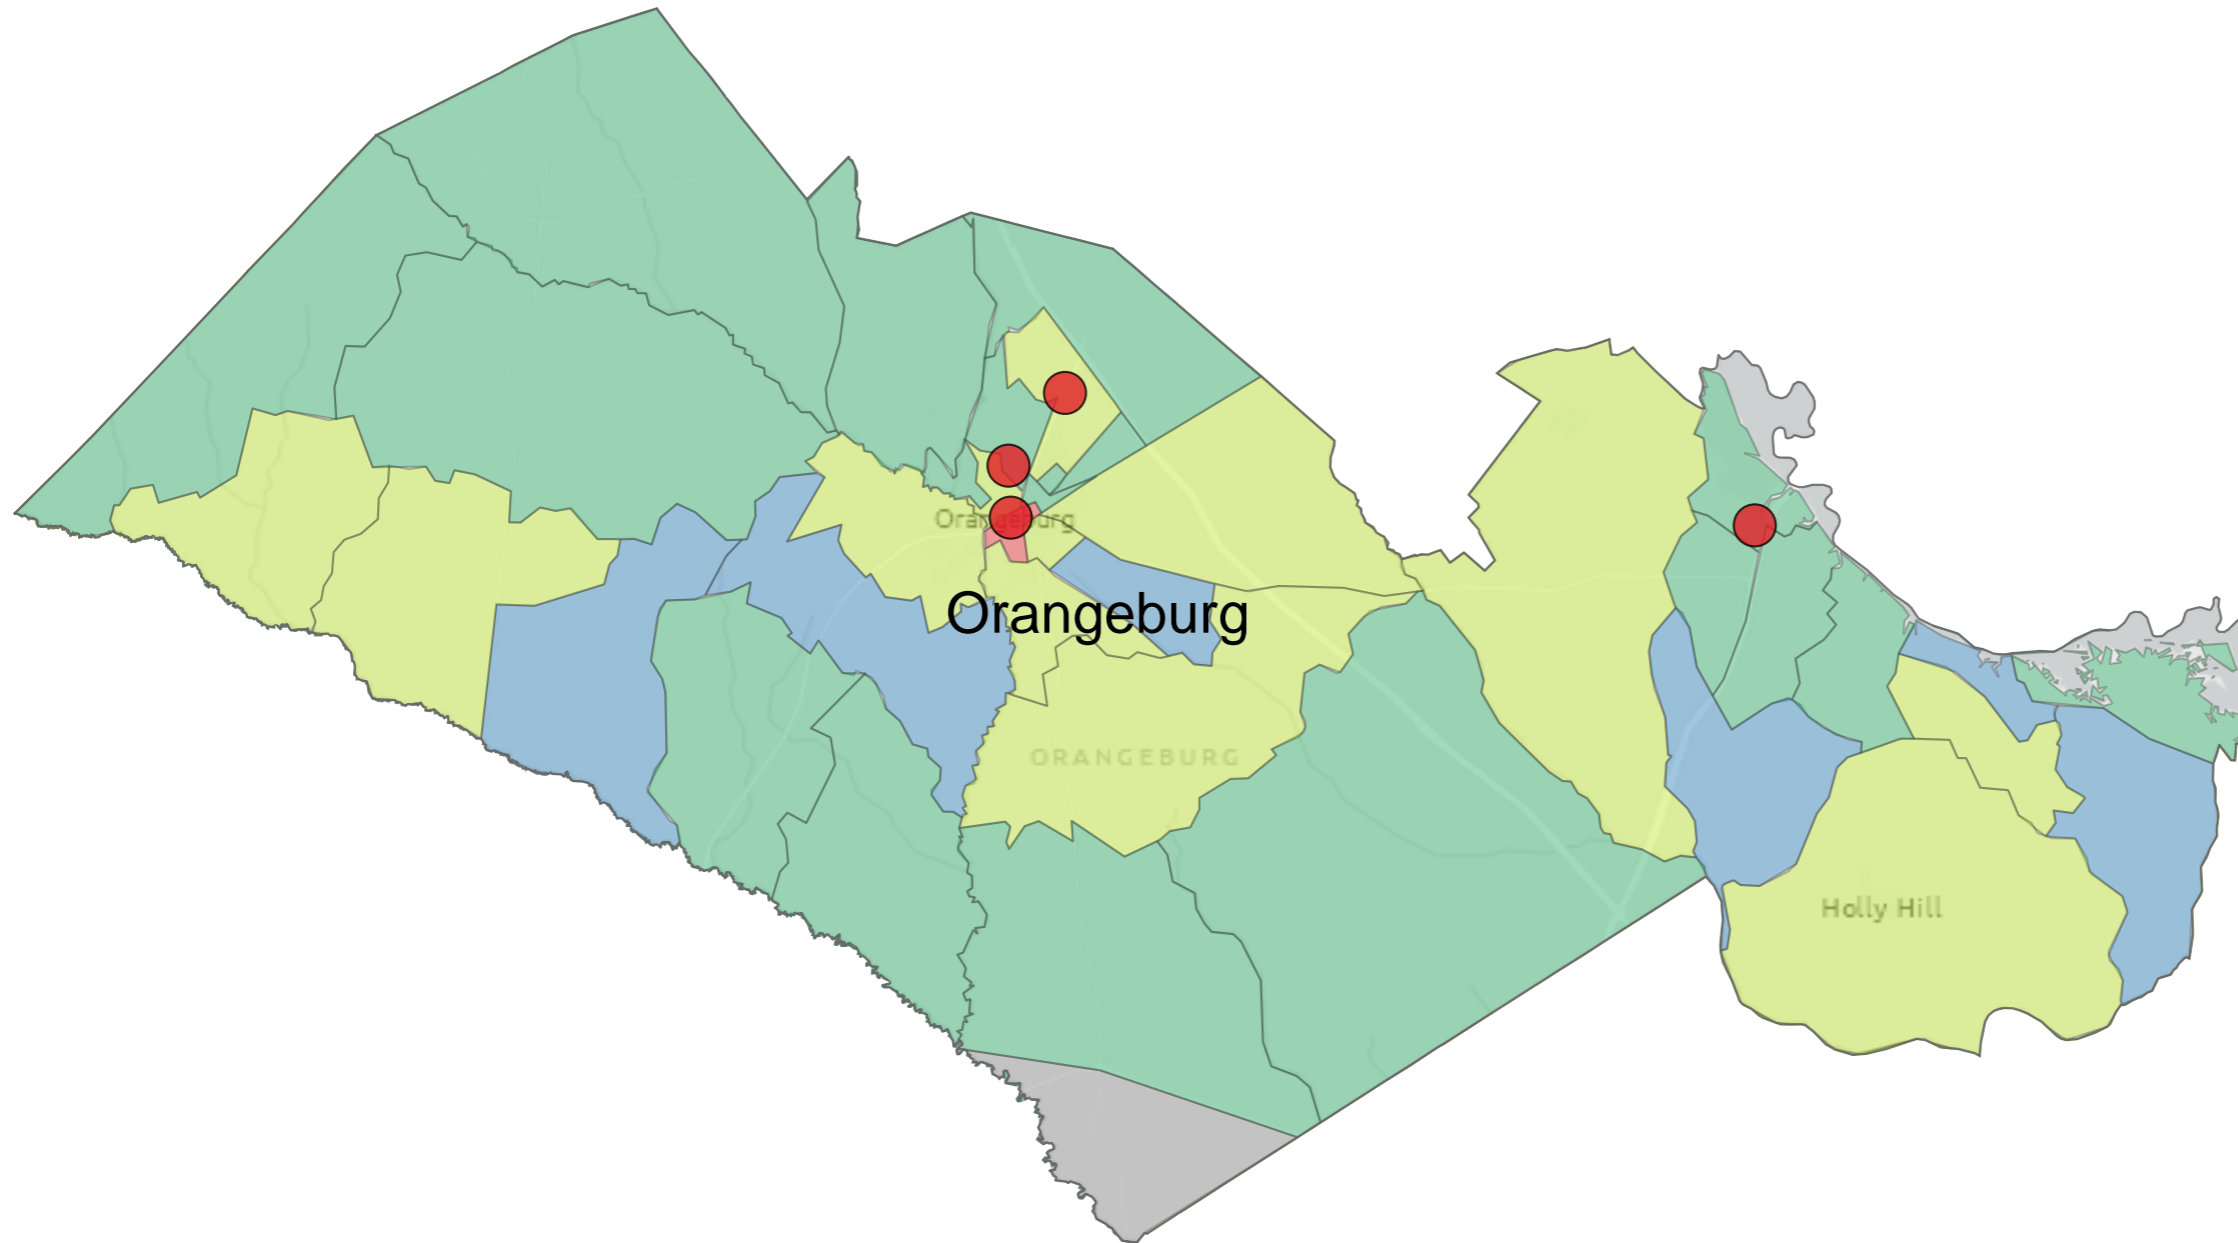

U.S. Counties

U.S. Counties

CRA Designations

CRA Tract Income Designation

- Low
- Moderate
- Middle
- Upper
- Undefined

SouthState Bank NA

- US Branches: Current